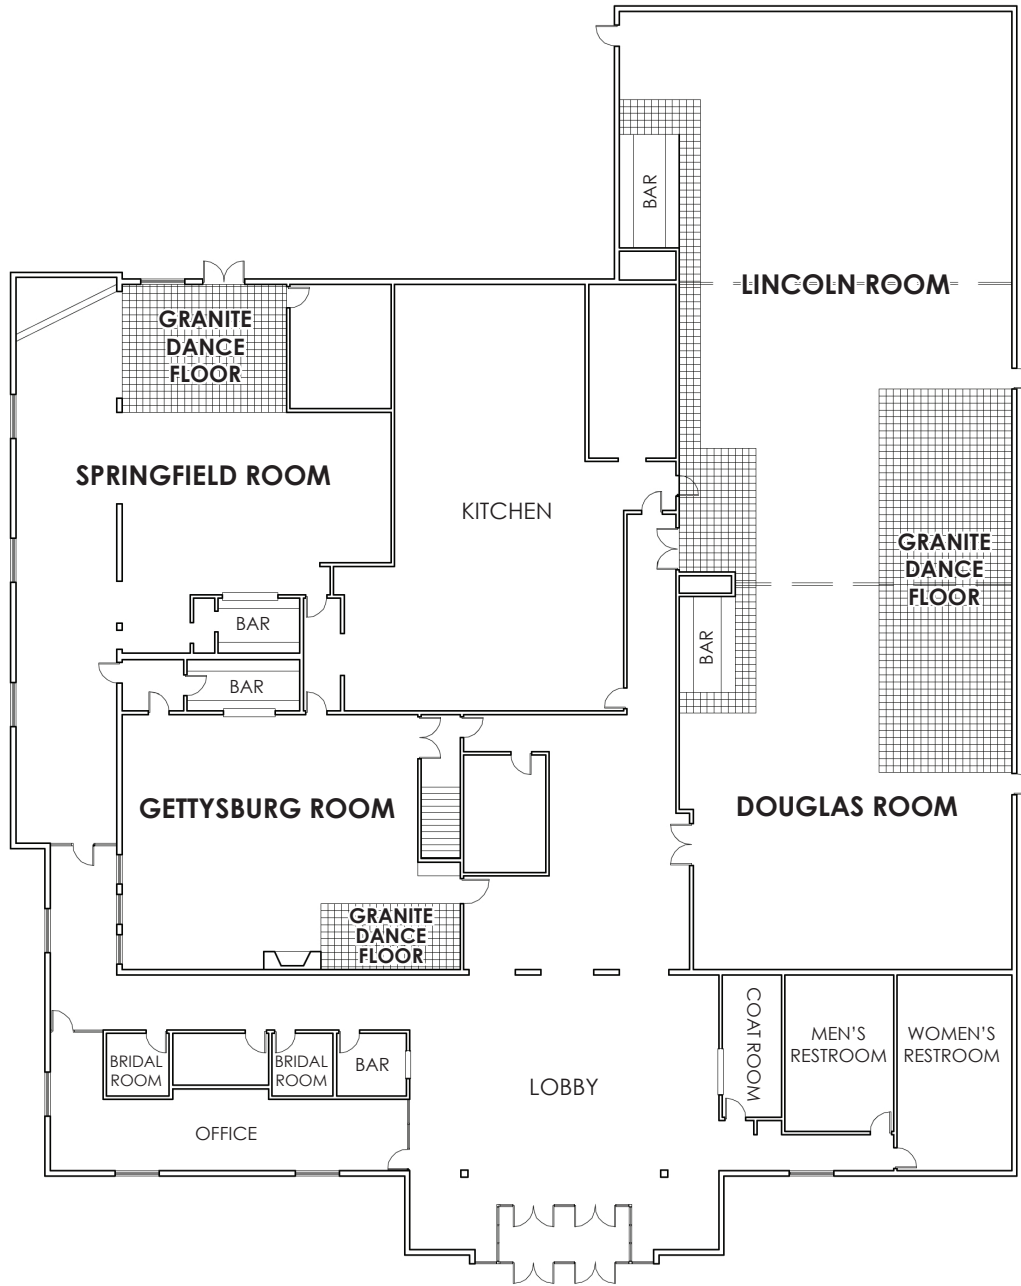

Lincoln Inn

BANQUETS

HALL LAYOUT

ROOM CAPACITY

Rooms	Banquet	Cocktail	Theater	Classroom
Springfield	160	200	250	120
Gettysburg	90	120	150	100
Lincoln	255	300	400	200
Douglas	150	180	250	200
Lincoln+Douglas	450	500	600	400